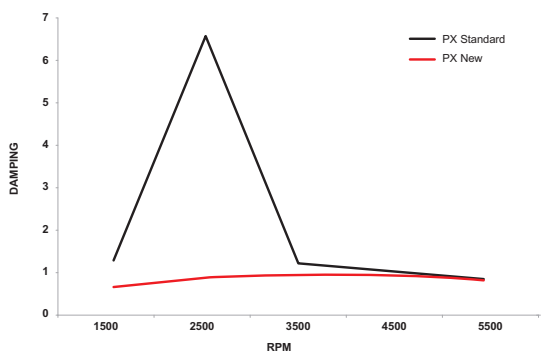

FEATURES

Brushless DC motor 230V / 50Hz

HOUSING
die-casted aluminium

IMPELLER
plastic, antistatic, resistant to pentane

MOTOR SUPPORT
double ball bearing

ROTATION
counterclockwise (seen from impeller side)

INSULATION CLASS
B

OPERATING TEMPERATURE RANGE
0 – 70°C

- **STAND BY POWER CONSUMPTION 0,48 W**
- **STABLE 500 RPM WITH PWM < 10%**
- **VIBRATIONS REDUCTION**

DAMPING: RATIO ACC. SCROLL / ACC. MOTOR