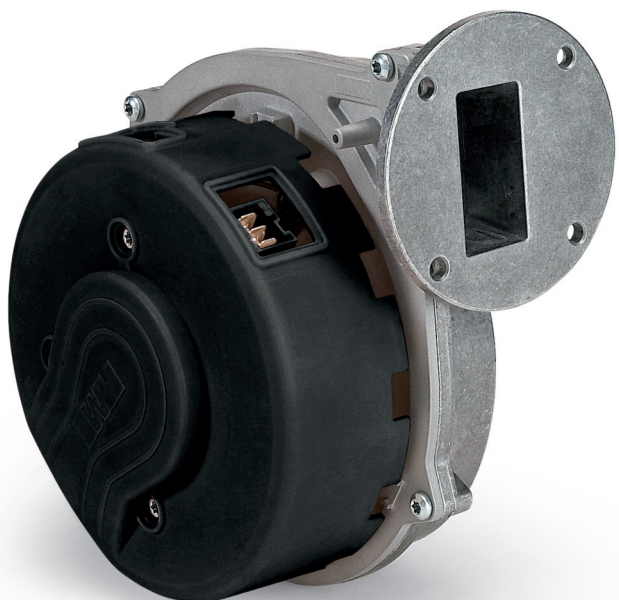

# COMPACT PREMIX FAN EVOLUTION

## FEATURES

Brushless DC motor 230V / 50Hz

**HOUSING**  
die-casted aluminium

**IMPELLER**  
plastic, antistatic, resistant to pentane

**MOTOR SUPPORT**  
double ball bearing

**ROTATION**  
counterclockwise (seen from impeller side)